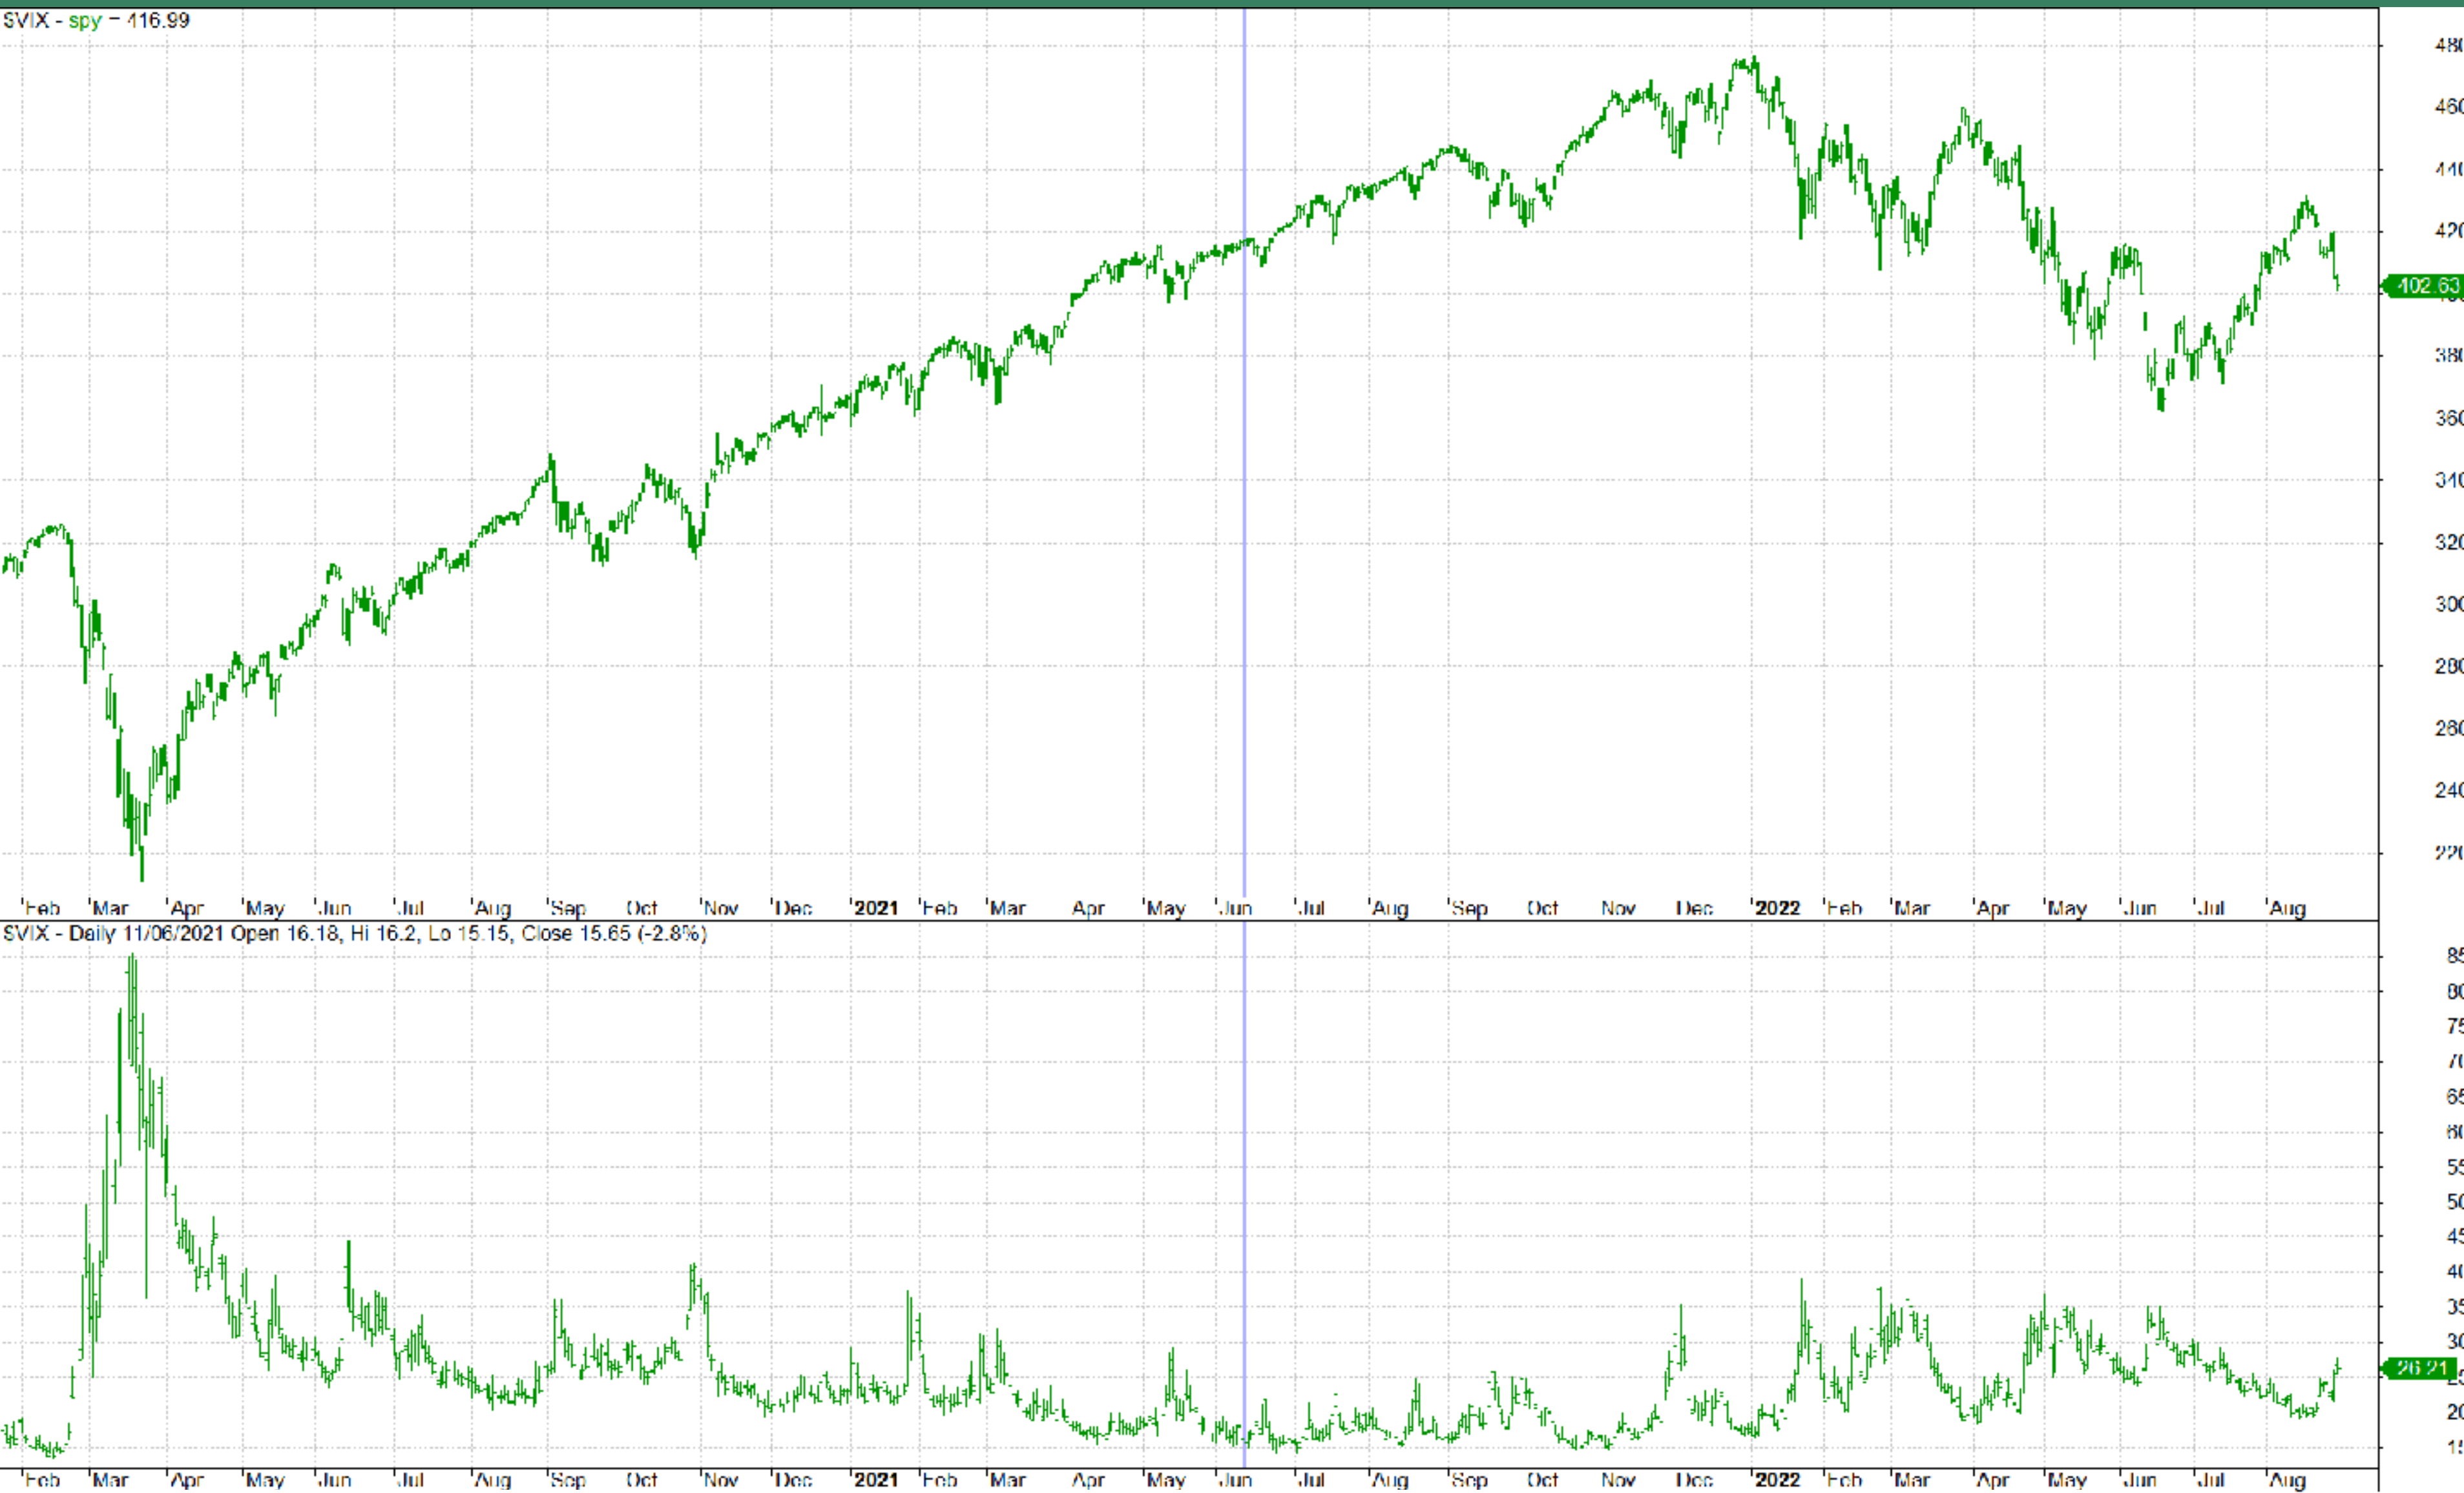

带期权交易者重新认识 \$GLD—— 作为资产组合对冲背后的原理 (Gold being portfolio hedge)

SAM, PowerUpGammas

“VIX” = 以权重方式度量隐含波动率

- **\$GVZ - GLD volatility index**

The CBOE Gold ETF Volatility Index (Ticker: GVZ) is an up-to-the-minute market estimate of expected 30-day volatility of gold prices. Calculation of the index is based on the CBOE Volatility Index (VIX) methodology, applied to options on SPDR Gold Shares (GLD). The CBOE Gold Volatility Index uses real-time bid/ask quotes of nearby and second nearby options with at least 8 days left to expiration, and weights these options to yield a constant, 30-day measure of expected volatility.

Source: <https://www.sec.gov>

FREE TUTORIAL

GOLD BEING PORTFOLIO HEDGE

WWW.POWERUPGAMMAS.COM

FREE TUTORIAL

GOLD BEING PORTFOLIO HEDGE

WWW.POWERUPGAMMAS.COM

相关性：底层证券 v.s 隐含波动率