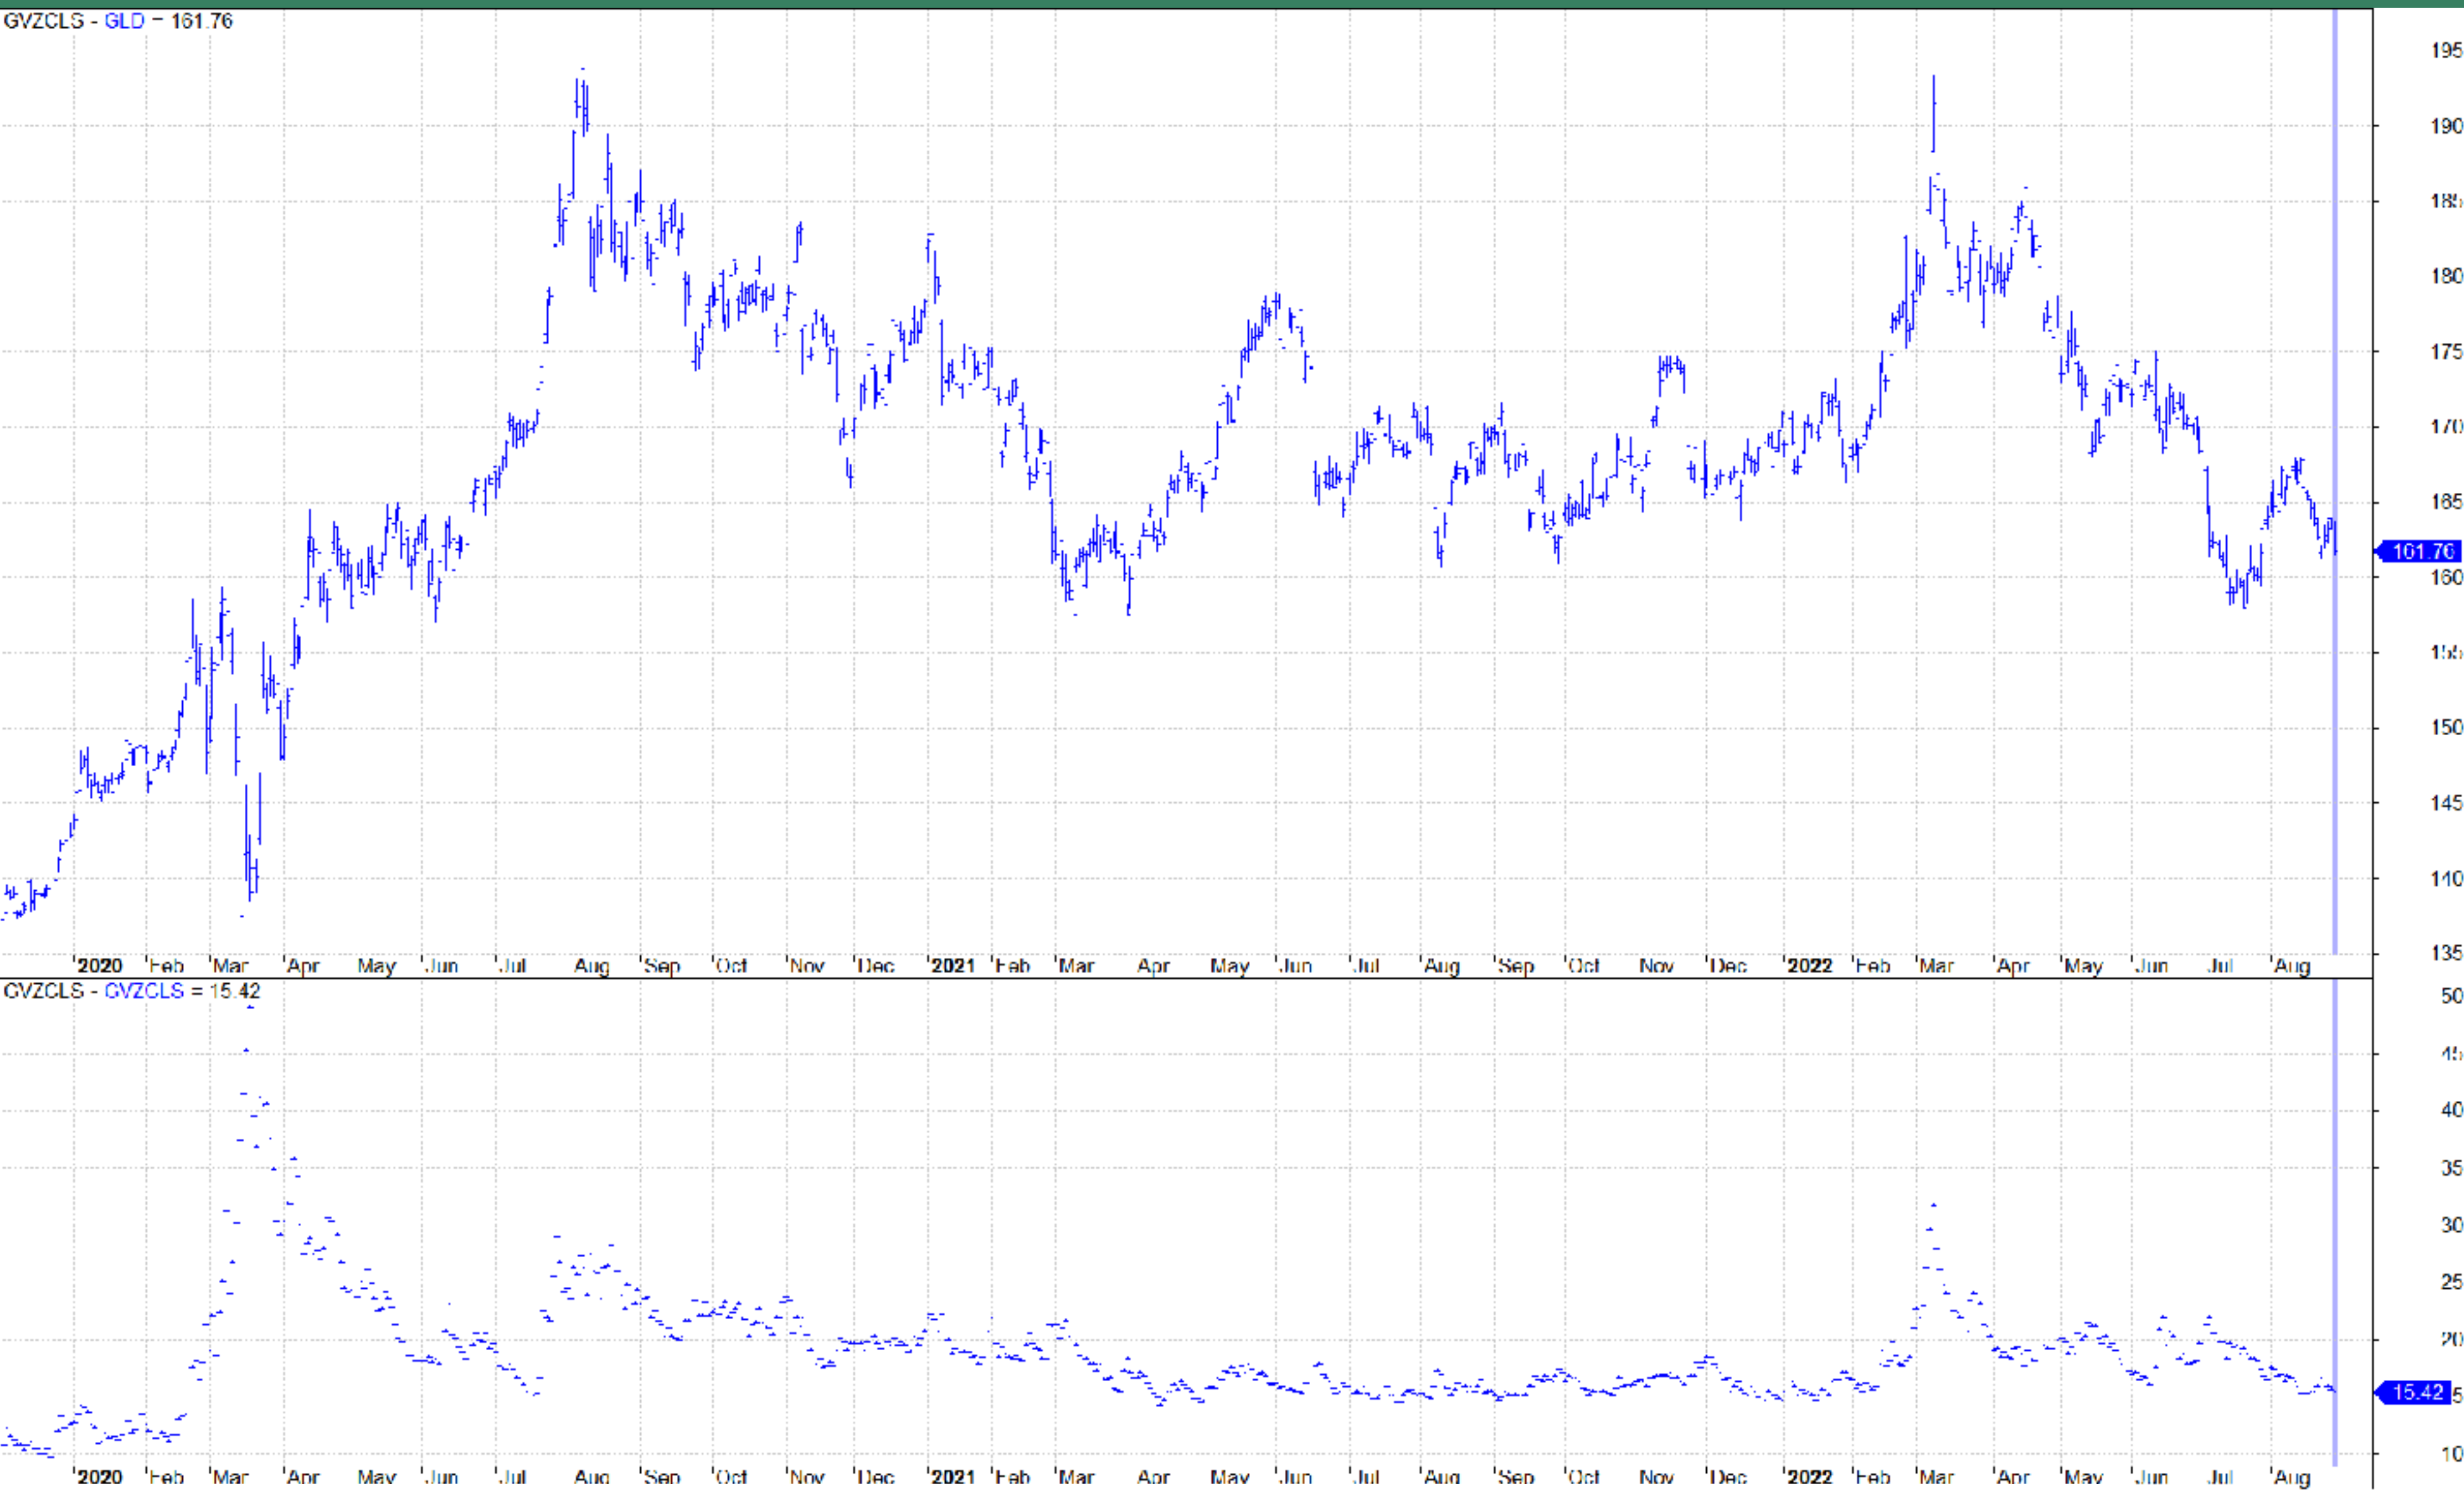

带期权交易者重新认识 \$GLD—— 作为资产组合对冲背后的原理 (Gold being portfolio hedge)

SAM, PowerUpGammas

“VIX” = 以权重方式度量隐含波动率

- **\$GVZ - GLD volatility index**

The CBOE Gold ETF Volatility Index (Ticker: GVZ) is an up-to-the-minute market estimate of expected 30-day volatility of gold prices. Calculation of the index is based on the CBOE Volatility Index (VIX) methodology, applied to options on SPDR Gold Shares (GLD). The CBOE Gold Volatility Index uses real-time bid/ask quotes of nearby and second nearby options with at least 8 days left to expiration, and weights these options to yield a constant, 30-day measure of expected volatility.

Source: <https://www.sec.gov>

FREE TUTORIAL

GOLD BEING PORTFOLIO HEDGE

WWW.POWERUPGAMMAS.COM

FREE TUTORIAL

GOLD BEING PORTFOLIO HEDGE

WWW.POWERUPGAMMAS.COM

相关性：底层证券 v.s 隐含波动率